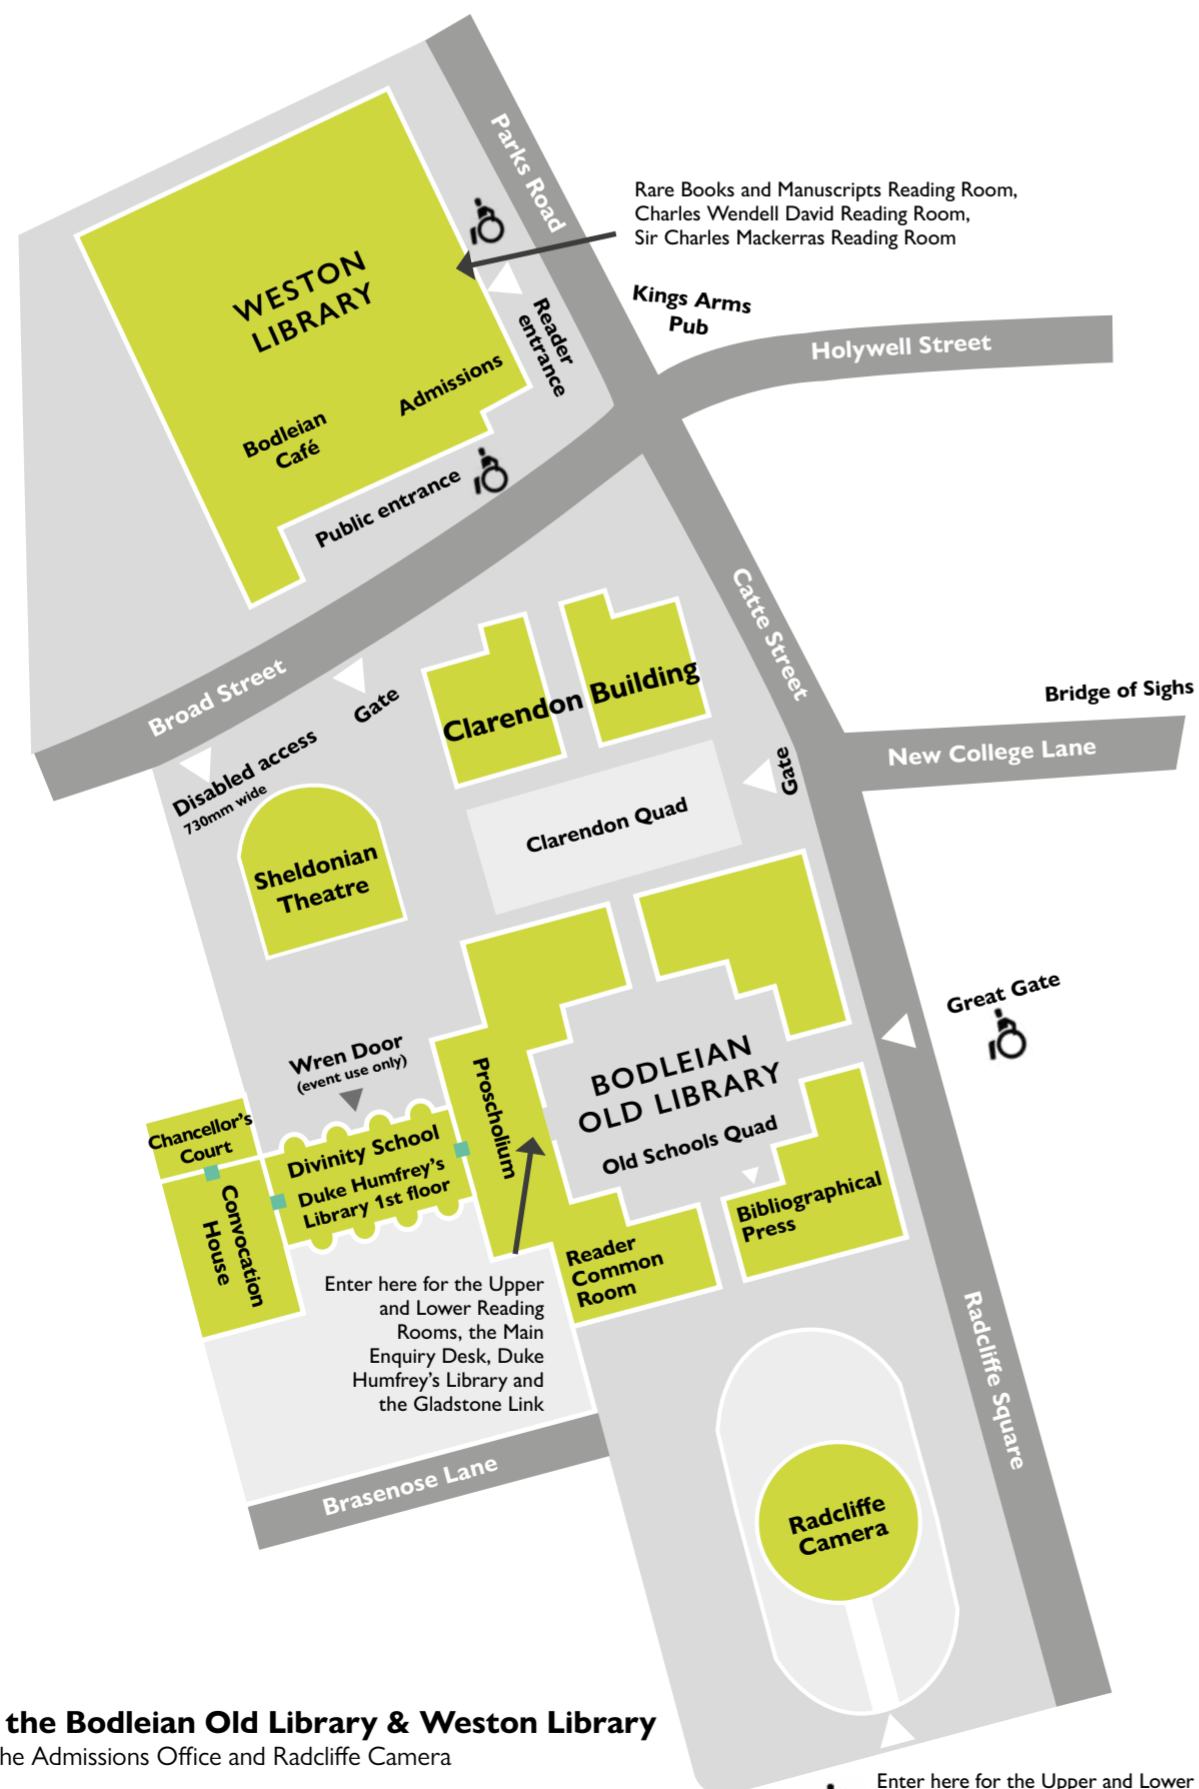

Plan of the Bodleian Old Library & Weston Library
including the Admissions Office and Radcliffe Camera

Enter here for the Upper and Lower Camera Reading Rooms, the History Faculty Library and the Gladstone Link

LIBRARY INFORMATION AND OPENING HOURS

Welcome to the Bodleian Libraries. There's plenty of choice of where to study and library staff are available to support your studies and research. Watch our Welcome Video to learn more www.bodleian.ox.ac.uk/welcome

For libraries' opening hours, contact details, and further information, please see www.bodleian.ox.ac.uk

Subject and research guides can be found at libguides.bodleian.ox.ac.uk

SOLO

Use SOLO to search for printed and electronic books, journals and other materials in Oxford Libraries. SOLO covers the Bodleian Libraries and most College and other Libraries associated with the University. To access SOLO visit solo.bodleian.ox.ac.uk or for more information see libguides.bodleian.ox.ac.uk/solo

DATABASES & EJOURNALS

Databases may be accessed via SOLO or from the Databases A-Z which lets you browse lots of databases by subject and highlights new/trial databases libguides.bodleian.ox.ac.uk/az.php Individual e-journals may be accessed via SOLO or from BrowZine at browzine.com/libraries/1704/subjects. From the BrowZine website choose your library 'Bodleian Libraries (University of Oxford)', sign in with your Single Sign On, then search for journals, browse content and access articles.

BODLEIAN iSkills

Bodleian Libraries run a range of workshops in information discovery and scholarly communications. Workshops cover search skills, reference management tools such as RefWorks, current awareness, measuring impact, open access publishing, research data management and more. For full details check the timetable at www.bodleian.ox.ac.uk/ask/workshops

ASK A LIBRARIAN

ASK A LIBRARIAN

Use our live chat service or email Reader Services to get help with any problems or questions you have about using the libraries. For full details see www.bodleian.ox.ac.uk/ask